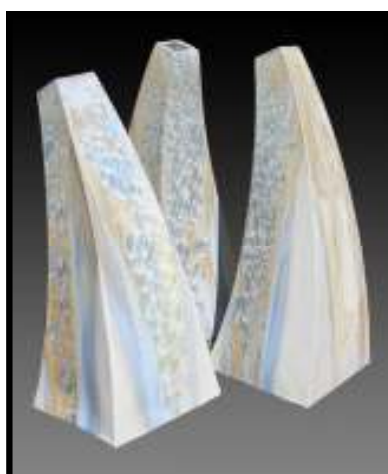

One Tree Hill Pottery Workshops Creative Slab Construction– Non-Functional

One Day demonstration or Two day Participation

Techniques for designing and building non-functional slab vessels. Ric has a structured approach while Judy will demonstrate a free form method.